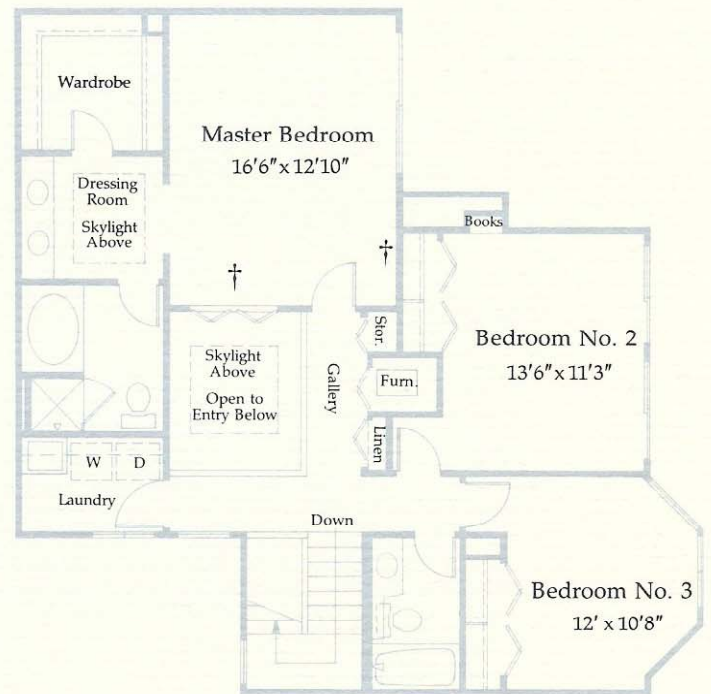

THE C PLAN

3 Bedrooms, 3 Baths
& Den/Bedroom

2 Levels, 2225-2292 Sq. Ft.

Private entry court and terrace.
Impressive 2-story, skylighted entry.
Skylights in dining area and master
bath. Wet bar. Bay windows, window
planters, dramatic second story gallery.
12-foot ceiling in master bedroom.

Square footages are approximate.

Terraces and garden areas may vary with location. The Developer reserves the right to make deletions and changes without notice.