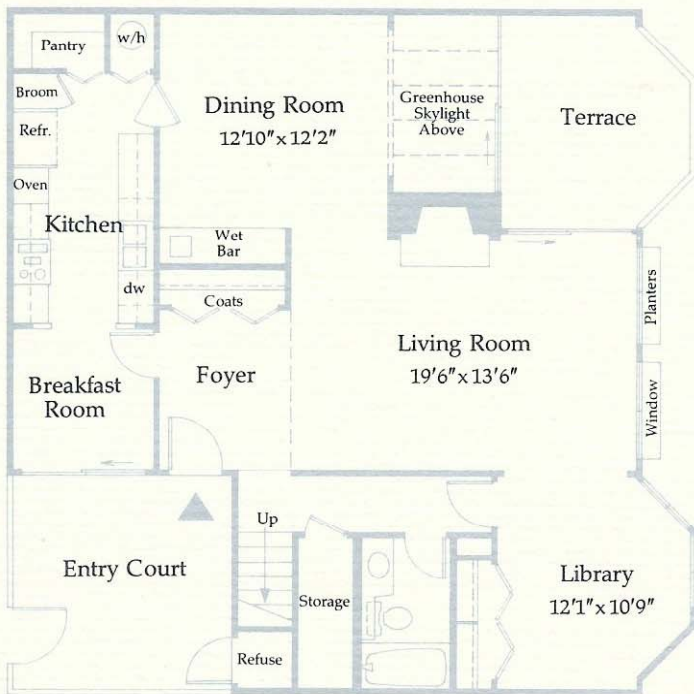

THE C PLAN

3 Bedrooms, 3 Baths
& Den/Bedroom

2 Levels, 2225-2292 Sq. Ft.

Private entry court and terrace.
Impressive 2-story, skylighted entry.
Skylights in dining area and master
bath. Wet bar. Bay windows, window
planters, dramatic second story gallery.
12-foot ceiling in master bedroom.

Square footages are approximate.

Terraces and garden areas may vary with location. The Developer reserves the right to make deletions and changes without notice.